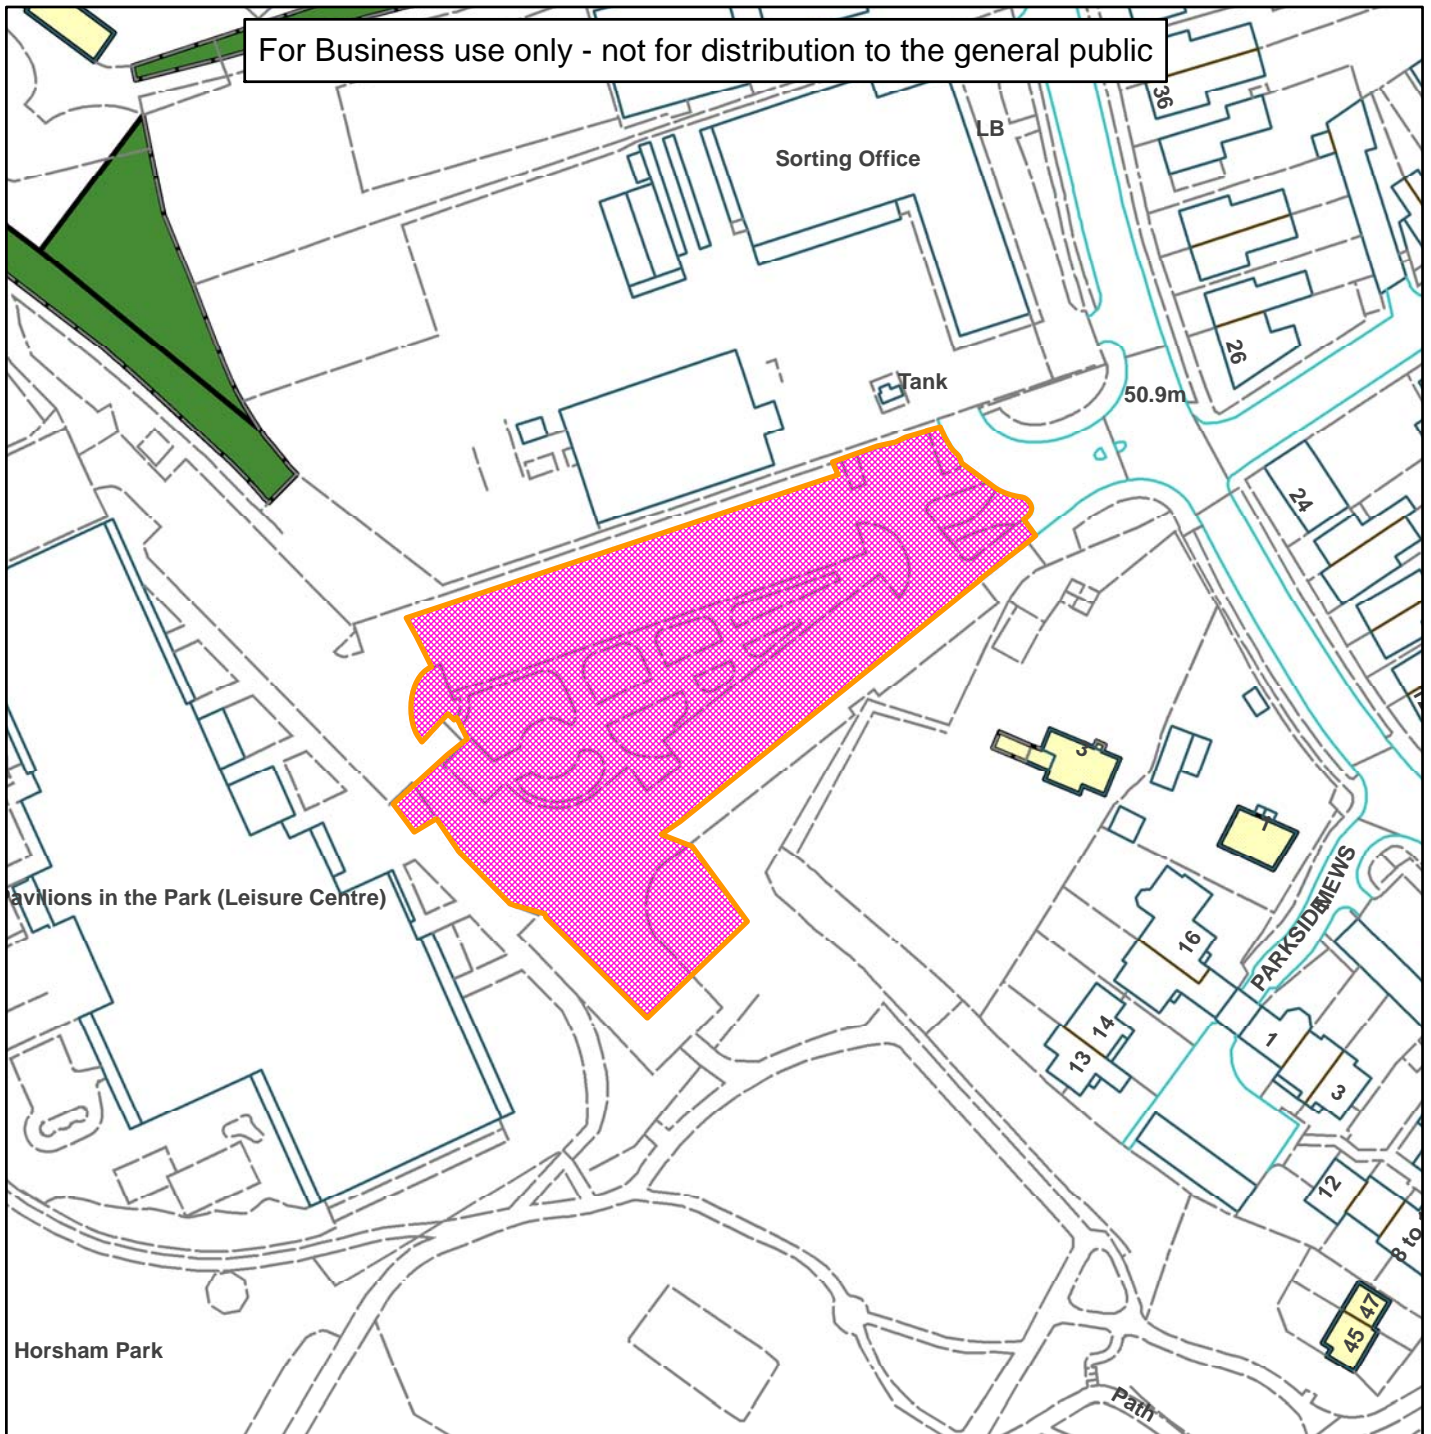

DC/17/0586

Horsham
District
Council

Car Park, Hurst Road

For Business use only - not for distribution to the general public

Scale: 1:1,250

Reproduced from the Ordnance Survey map with permission of the Controller of Her Majesty's Stationery Office © Crown Copyright 2012.

Unauthorised reproduction infringes Crown Copyright and may lead to prosecution or civil proceedings.

Organisation	Horsham District Council
Department	
Comments	
Date	18/08/2017
MSA Number	100023865